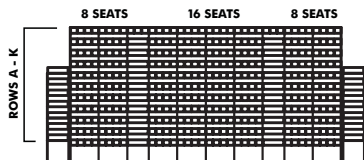

SECTION C - 358 SEATS