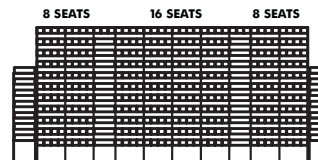

SECTION A - 358 SEATS

Note: Seat numbers ascend in race direction