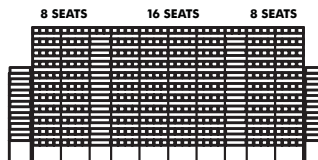

SECTION B - 358 SEATS