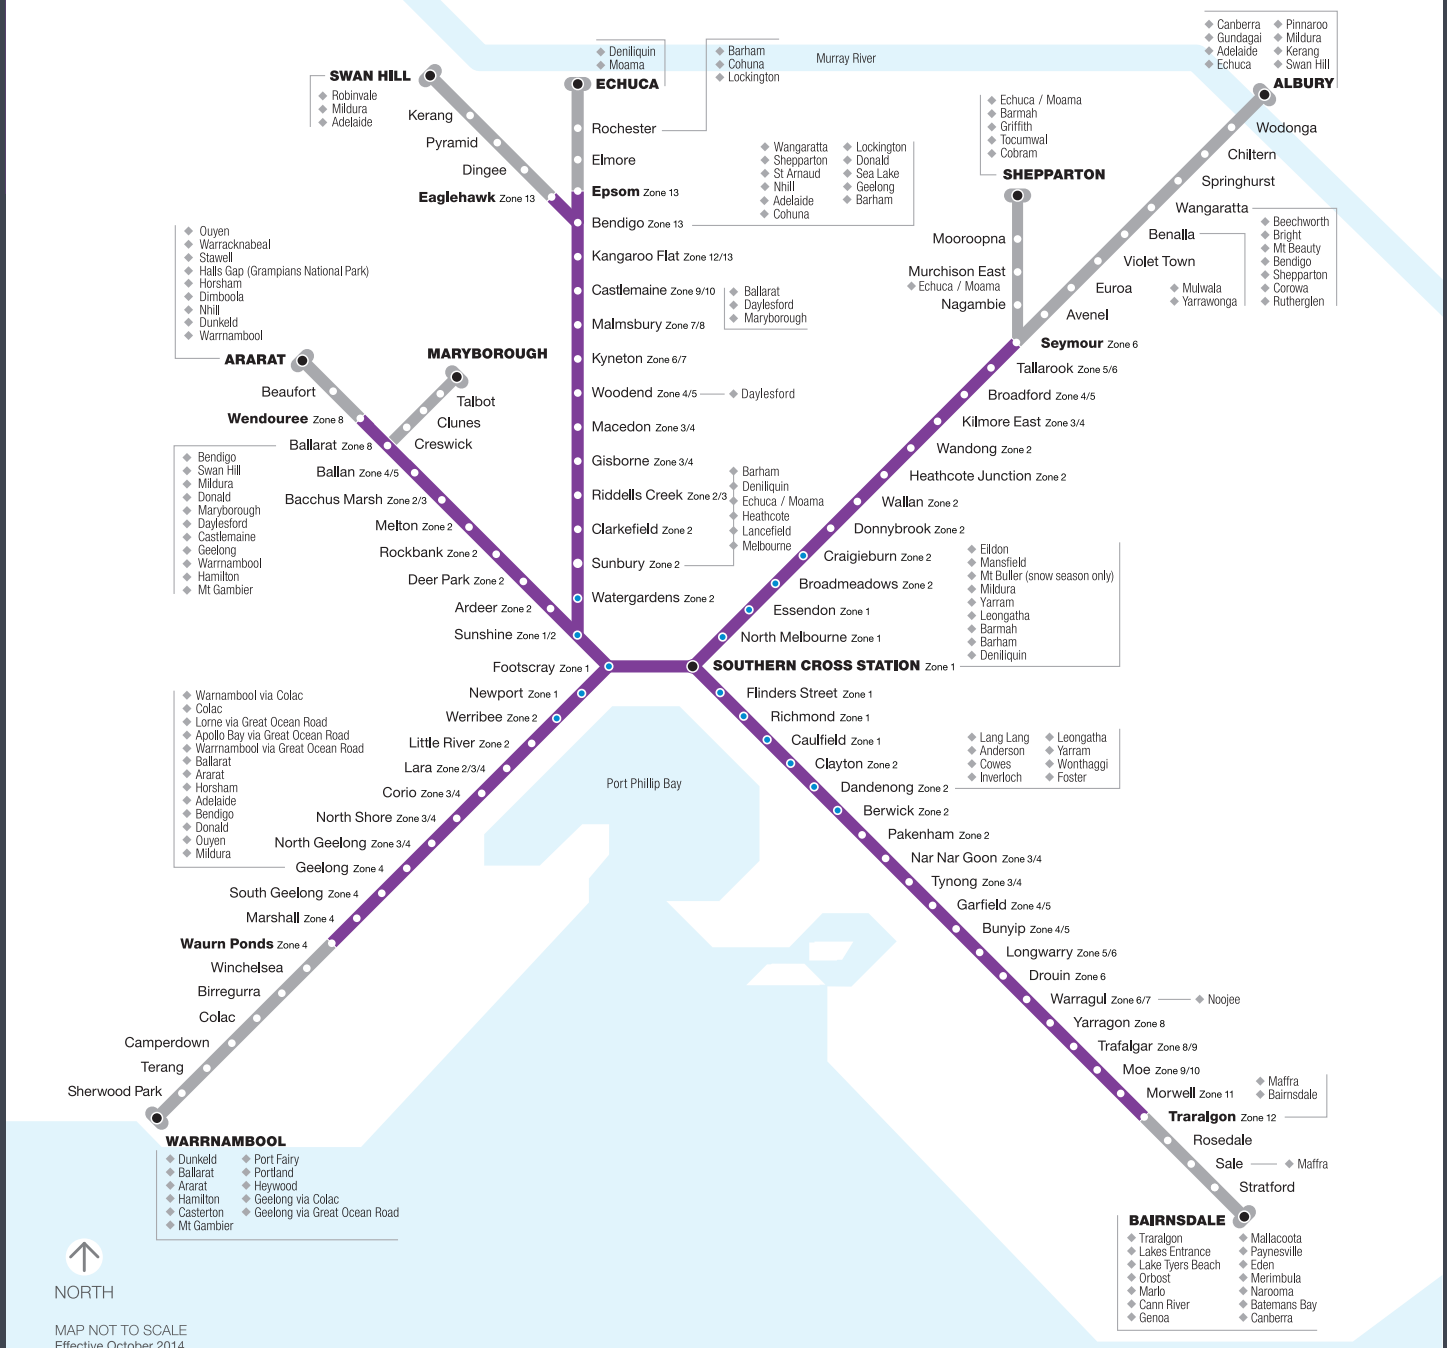

Regional train and coach network

MAP NOT TO SCALE
Effective October 2014

V/Line ticketing
 myki zones
 Train station
 *Restricted Metro station
 Route terminus
 Connecting coach

***Restricted Metro stations**
These stations are drop off only travelling to Melbourne, and pick up only travelling from Melbourne

myki valid for trips wholly within this area
V/Line ticket required for any travel in this area