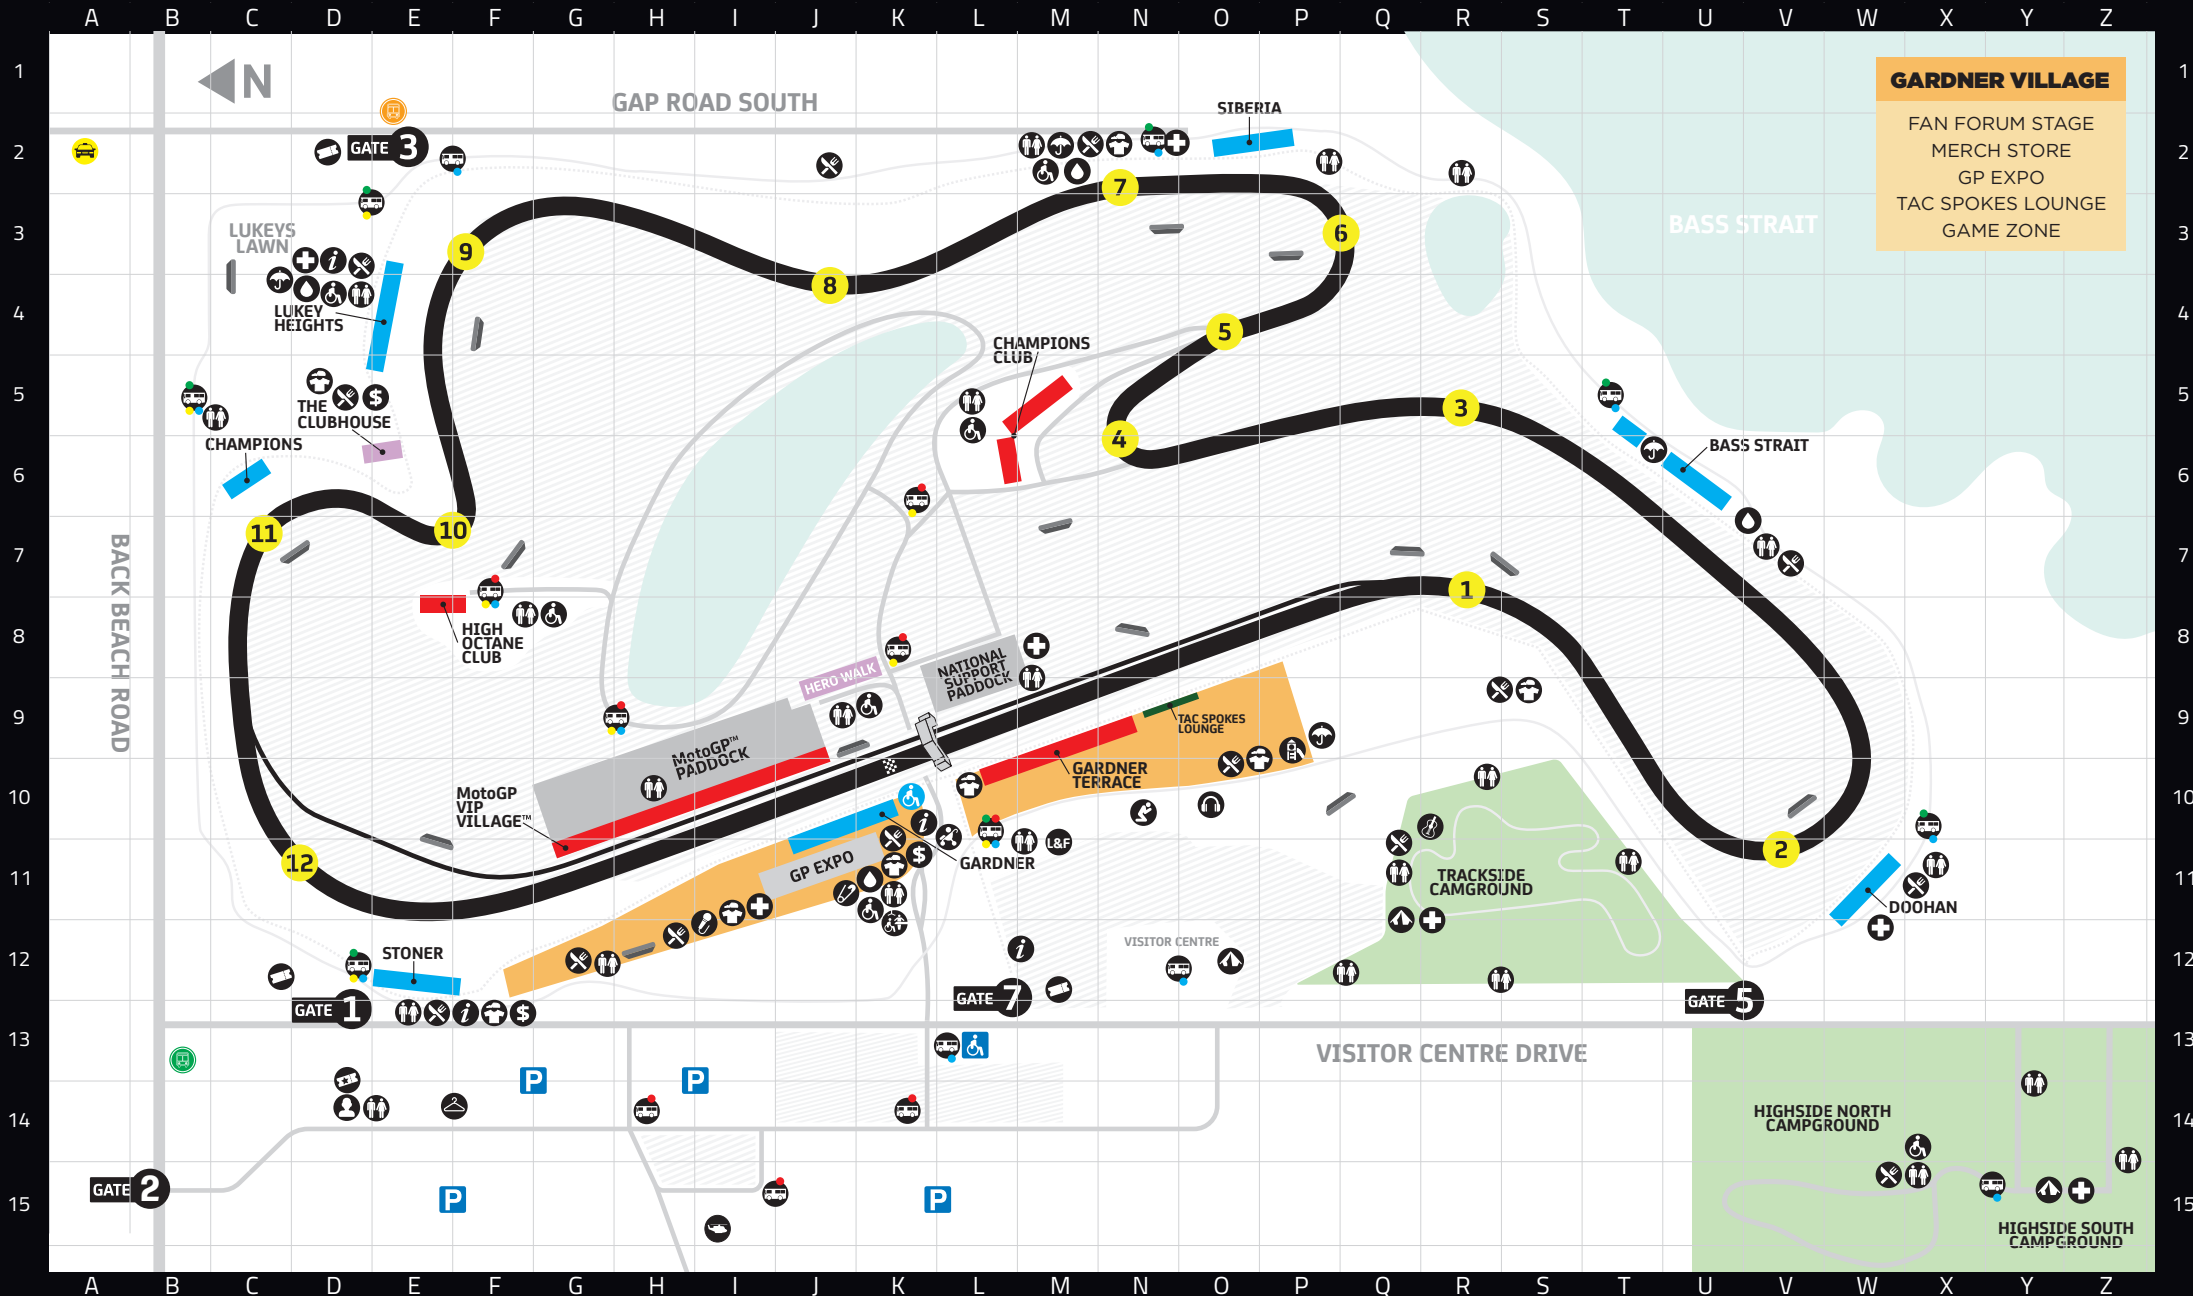

# Protect your entire body on every ride.

**GARDNER VILLAGE**

- FAN FORUM STAGE
- MERCH STORE
- GP EXPO
- TAC SPOKES LOUNGE
- GAME ZONE

GRANDSTANDS	SUPERSCREEN	CATERING/BAR	CAMPGROUND CUSTOMER SERVICE	CUSTOMER SERVICE BOOTH	PRAYER ROOM	MERCHANDISE	WEATHER SHELTER	ATM	GAME ZONE	PRAM PARKING	SHUTTLE STOP
HOSPITALITY	CUSTOMER PARKING	PUBLIC CONVENIENCES	TICKET ENQUIRES	LOST & FOUND	SENSORY ROOM	FAN FORUM STAGE	PUBLIC STORAGE	MARVELOO	ISLAND SHUTTLE BUS STOP	PARENT POD	ACCESSIBLE
ACCESSIBLE PLATFORM	ENTRY GATE	ACCESSIBLE CONVENIENCES	ACCREDITATION	PADDOCK PASS COLLECTION	FIRST AID	CAMPGROUND STAGE	HYDRATION STATION	HELIPAD	CATCH-A-COACH	OVERPASS	HOSPITALITY INFIELD
											HOSPITALITY OUTFIELD
											GRANDSTAND