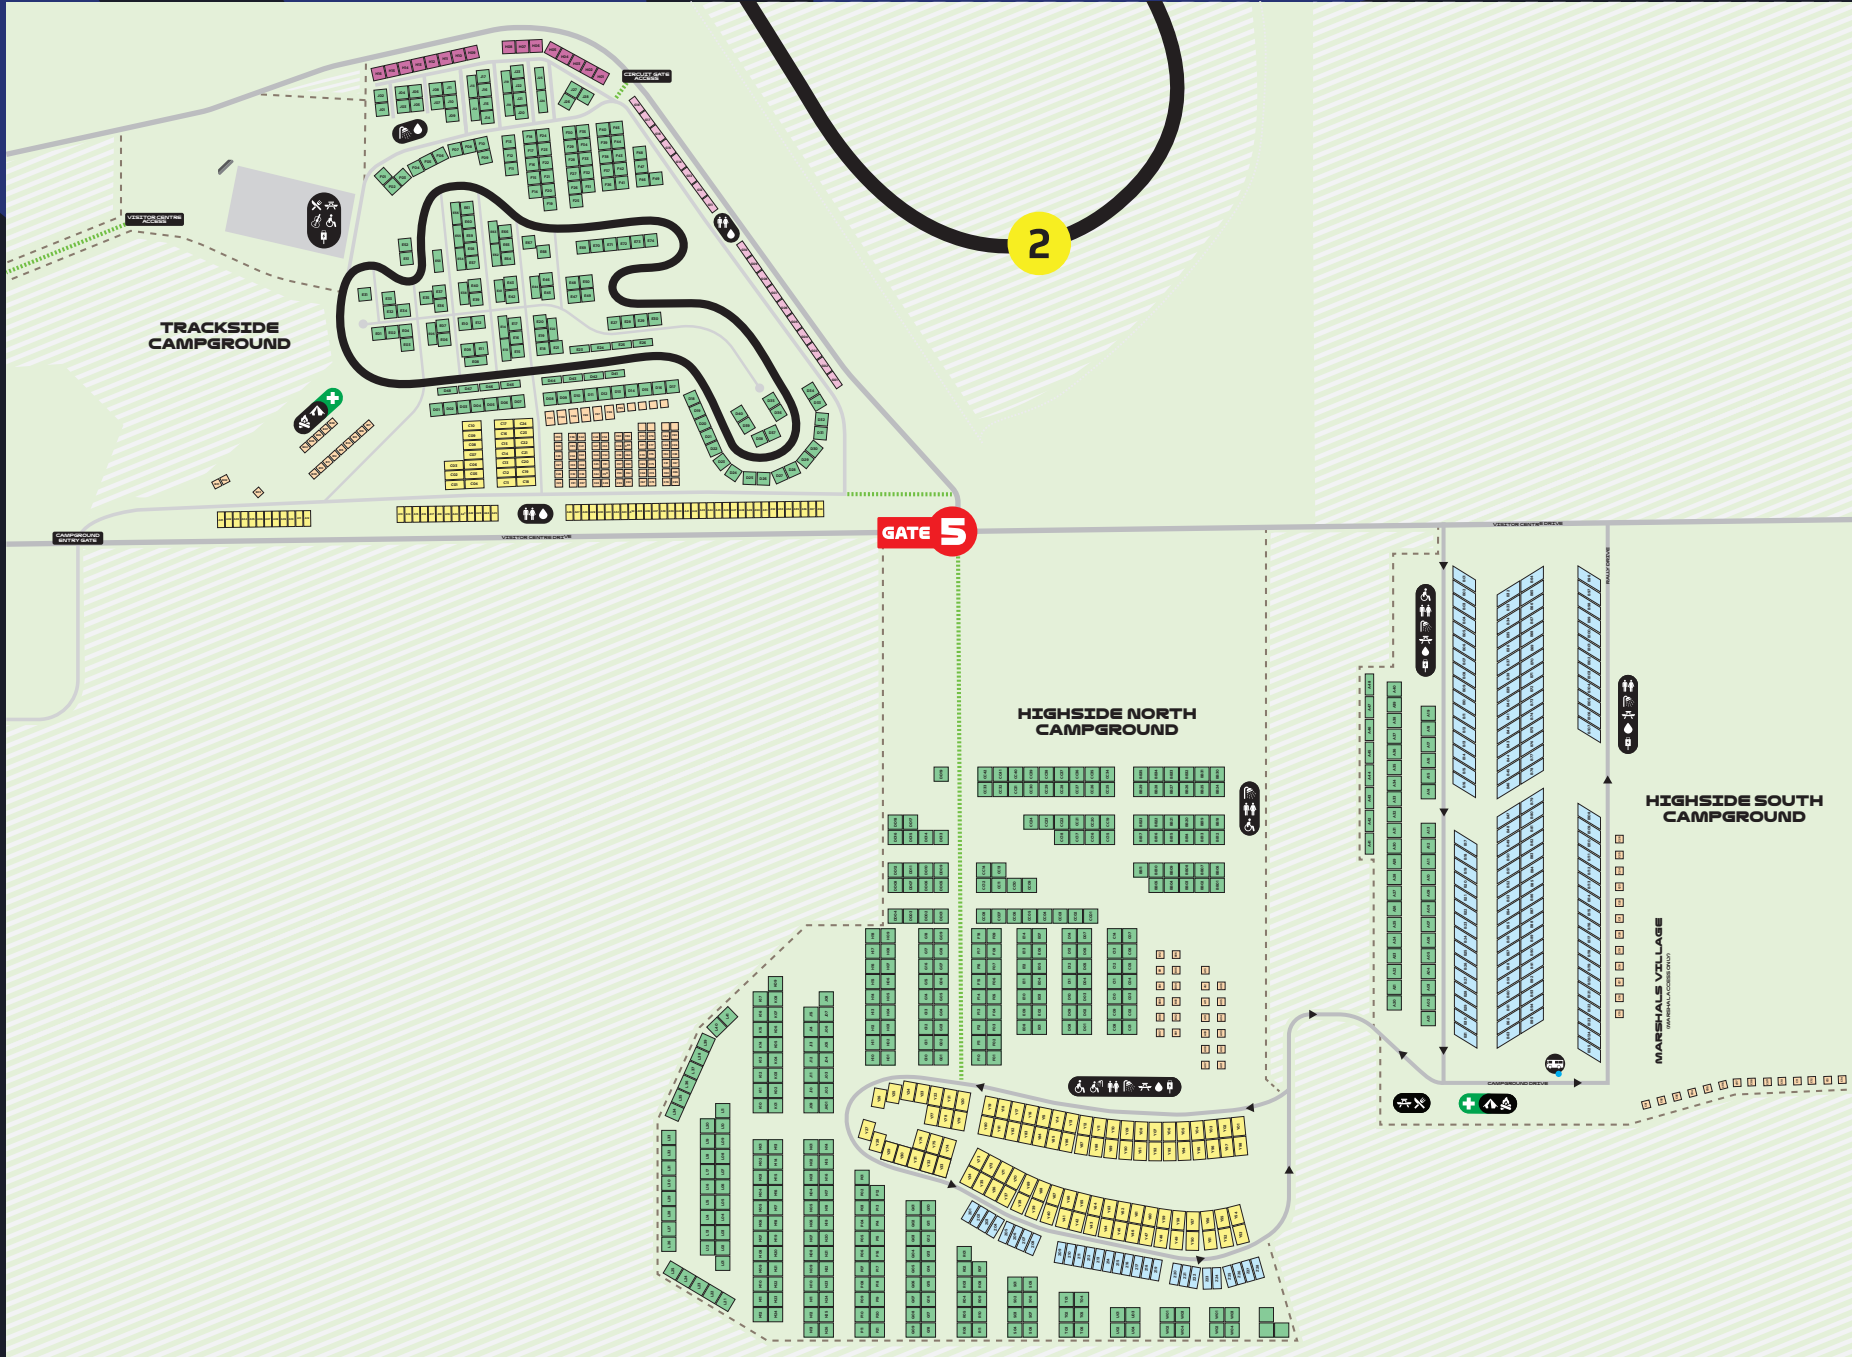

CAMPGROUND OVERVIEW

-  ACCESSIBLE CONVENIENCES
-  PUBLIC CONVENIENCES
-  ACCESSIBLE SHOWERS
-  SHOWERS
-  CATERING / BAR
-  PICNIC SEATING AREA
-  CHARGING STATION
-  HYDRATION STATION
-  CAMPGROUND OFFICE
-  FIREWOOD SALES
-  TRACKSIDE ENTERTAINMENT STAGE
-  SUPERSCREEN
-  FIRST AID
-  ACCESSIBLE SHUTTLE
-  **GATE 5** CAMPGROUND ENTRY GATE
-  PEDESTRIAN ACCESS ONLY
-  PERIMETER FENCILINE
-  NO ACCESS
-  STANDARD CAMPSITES
-  PRE-PITCHED CAMPSITES
-  POWERED CAMPSITES
-  CARAVAN CAMPSITES
-  PREMIUM CAMPSITES
-  PREMIUM PARTIAL VIEW